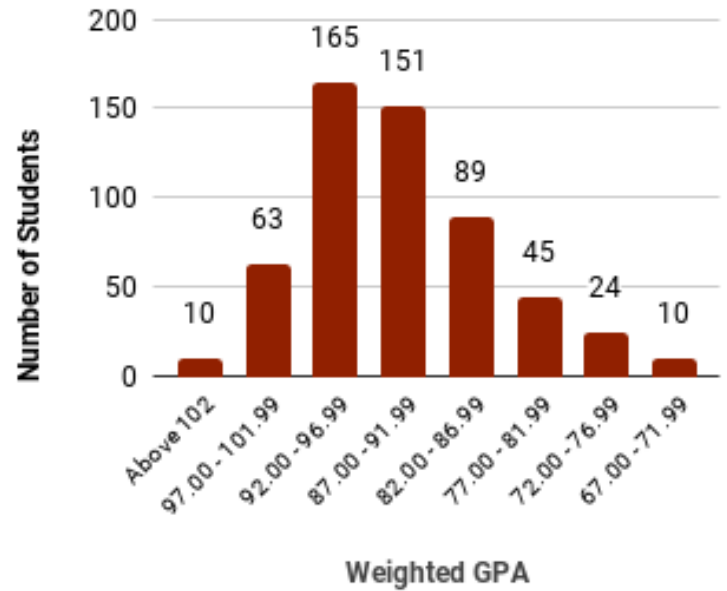

GRADING

Final grades are based upon four marking periods, each worth 20% of the total, plus midterm and final examinations, each worth 10% of the total.

The grading system is numerical, and all courses are included in the calculation.

Both unweighted and weighted GPA appear on the transcript. Weighted GPA is determined by multiplying the reported grade by the following weighting factor:

CP Courses: 1.05

Honors Courses: 1.10

AP & Dual Enrollment Courses: 1.15

Grading Scale:

A	90-100%
B	80-89%
C	70-79%
D	65-69%
F	64 or below

Class Rank:

The challenges of our academic environment are met by most students who earn outstanding grades. We do not believe that reporting class rank fairly communicates our students' achievements and abilities.

HHS Class of 2019 - Weighted GPA Distribution

ADMINISTRATION

DISTRICT

Dr. Jorden Schiff, *Superintendent*

Dr. Lisa Antunes, *Assistant*

Superintendent for Curriculum and Instruction

Mr. Aiman A. Mahmoud, *School*

Business Administrator/Board Secretary

HIGH SCHOOL

Ms. Karen Bingert, *Principal*

Ms. Evette Chaney, *Vice Principal*

Mr. Steven Jablonski, *Vice Principal*

Mr. Michael Simborski, *Vice*

Principal

Mr. Colin Simpson, *Vice Principal*

NATIONAL MERIT

	Class of 2016	2017	2018
National Merit Scholars	1	1	1
National Merit Finalists	2	2	3
National Merit Commended	24	23	19

CLASS OF 2018 SAT AND ACT RESULTS

	SAT (492 test takers)		ACT (175 test takers)	
	HHS		HHS	NJ
Critical Reading	603	English	25.4	23.8
Math	616	Math	26.1	23.6
Total	1219	Reading	25.6	24.0
		Science	24.7	23.0
		Composite	25.6	23.7