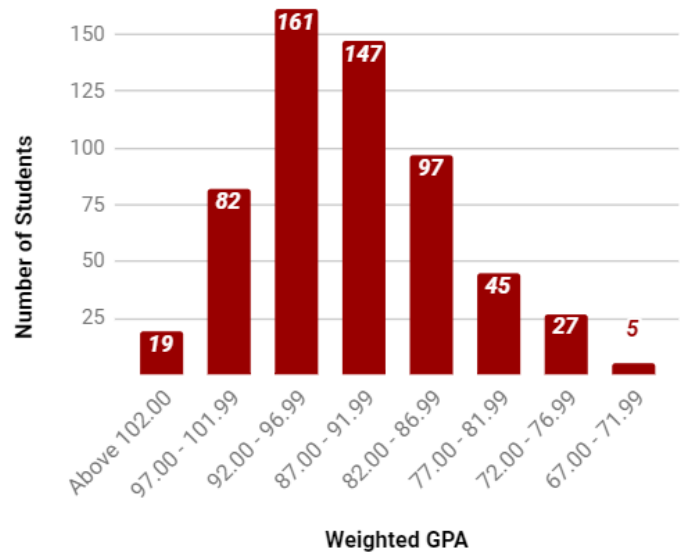

GRADING

Final grades are based upon four marking periods, each worth 20% of the total, plus midterm and final examinations, each worth 10% of the total.

The grading system is numerical, and all courses are included in the calculation.

Both unweighted and weighted GPA appear on the transcript. Weighted GPA is determined by multiplying the reported grade by the following weighting factor:

CP Courses: 1.05

Honors Courses: 1.10

AP Courses: 1.15

Grading Scale:

A	90-100%
B	80-89%
C	70-79%
D	65-69%
F	64 or below

Class Rank:

The challenges of our academic environment are met by most students who earn outstanding grades. We do not believe that reporting class rank fairly communicates our students' achievements and abilities.

HHS Class of 2017 - Weighted GPA Distributions

ADMINISTRATION

DISTRICT

Dr. Jorden Schiff, *Superintendent*

Dr. Lisa Antunes, *Assistant*

Superintendent for Curriculum and Instruction

Mr. Aiman A. Mahmoud, *School Business Administrator/Board Secretary*

HIGH SCHOOL

Ms. Karen Bingert, *Principal*

Ms. Evette Chaney, *Vice Principal*

Mr. Steven Jablonski, *Vice Principal*

Mr. Michael Simborski, *Vice Principal*

Mr. Colin Simpson, *Vice Principal*

NATIONAL MERIT

	Class of 2015	2016	2017
National Merit Scholars	2	1	1
National Merit Finalists	0	2	2
National Merit Commended	26	24	23

CLASS OF 2017 SAT AND ACT RESULTS

	SAT			ACT	
	HHS	NJ		HHS	NJ
Critical Reading	592	539	English	25	24
Math	608	537	Math	27	24
Total	1197	1075	Reading	26	24
			Science	26	23
			Composite	26	24